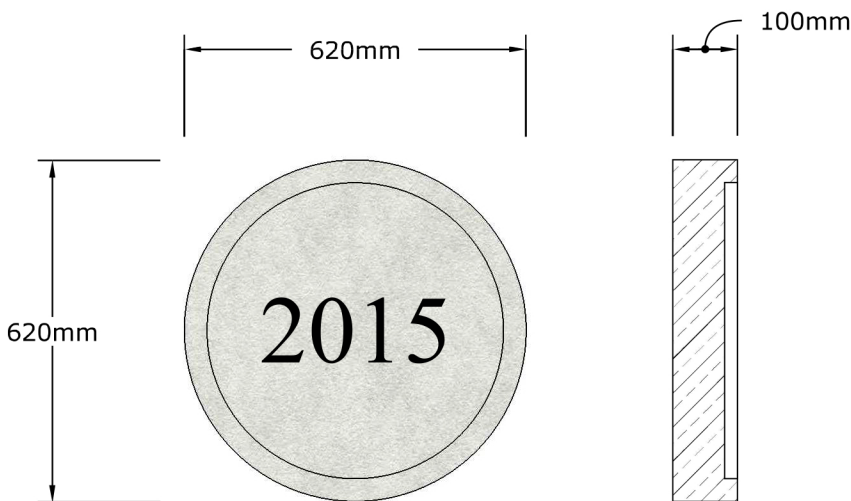

Name Plaque 1

Name Plaque 2

Name Plaque 3

Please state dimensions A & B

Engraving is available in several typefaces and is priced per character.