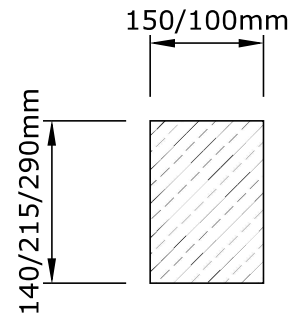

Plinth ref.1
MAX LENGTH 890mm

Plinth ref.2
MAX LENGTH 890mm

Plinth ref.3
MAX LENGTH 890mm

Plinth ref.4
MAX LENGTH 890mm

TITLE: Plinth Blocks

Plinth ref.1
MAX LENGTH 890mm

Plinth ref.2
MAX LENGTH 890mm

Plinth ref.3
MAX LENGTH 890mm

Plinth ref.4
MAX LENGTH 890mm

TITLE: String Course 65mm

STANDARD LENGTH IS 890mm

OTHER SIZES ARE AVAILABLE ON REQUEST

Plinth ref.5

Plinth ref.6

Plinth ref.7

Plinth ref.8

TITLE: String Course 140mm