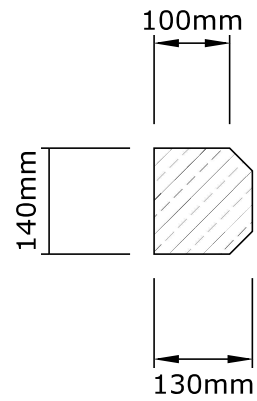

Plinth ref.1
MAX LENGTH 890mm

Plinth ref.2
MAX LENGTH 890mm

Plinth ref.3
MAX LENGTH 890mm

Plinth ref.4
MAX LENGTH 890mm

TITLE: Plinth Blocks

Plinth ref.1
MAX LENGTH 890mm

Plinth ref.2
MAX LENGTH 890mm

Plinth ref.3
MAX LENGTH 890mm

Plinth ref.4
MAX LENGTH 890mm

TITLE: String Course 65mm

STANDARD LENGTH IS 890mm

OTHER SIZES ARE AVAILABLE ON REQUEST

Plinth ref.5

Plinth ref.6

Plinth ref.7

Plinth ref.8

TITLE: String Course 140mm