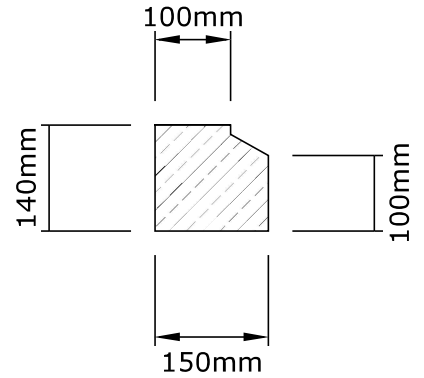

Plinth ref.1
MAX LENGTH 890mm

Plinth ref.2
MAX LENGTH 890mm

Plinth ref.3
MAX LENGTH 890mm

Plinth ref.4
MAX LENGTH 890mm

TITLE: Plinth Blocks

Plinth ref.1
MAX LENGTH 890mm

Plinth ref.2
MAX LENGTH 890mm

Plinth ref.3
MAX LENGTH 890mm

Plinth ref.4
MAX LENGTH 890mm

TITLE: String Course 65mm

STANDARD LENGTH IS 890mm

OTHER SIZES ARE AVAILABLE ON REQUEST

Plinth ref.5

Plinth ref.6

Plinth ref.7

Plinth ref.8

TITLE: String Course 140mm