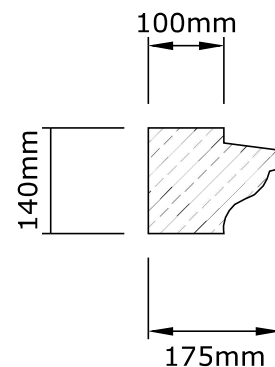

Plinth ref.1
MAX LENGTH 890mm

Plinth ref.2
MAX LENGTH 890mm

Plinth ref.3
MAX LENGTH 890mm

Plinth ref.4
MAX LENGTH 890mm

TITLE: Plinth Blocks

Plinth ref.1
MAX LENGTH 890mm

Plinth ref.2
MAX LENGTH 890mm

Plinth ref.3
MAX LENGTH 890mm

Plinth ref.4
MAX LENGTH 890mm

TITLE: String Course 65mm

STANDARD LENGTH IS 890mm

OTHER SIZES ARE AVAILABLE ON REQUEST

Plinth ref.5

Plinth ref.6

Plinth ref.7

Plinth ref.8

TITLE: String Course 140mm