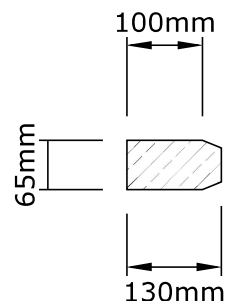

Plinth ref.1
MAX LENGTH 890mm

Plinth ref.2
MAX LENGTH 890mm

Plinth ref.3
MAX LENGTH 890mm

Plinth ref.4
MAX LENGTH 890mm

TITLE: Plinth Blocks

Plinth ref.1
MAX LENGTH 890mm

Plinth ref.2
MAX LENGTH 890mm

Plinth ref.3
MAX LENGTH 890mm

Plinth ref.4
MAX LENGTH 890mm

TITLE: String Course 65mm

STANDARD LENGTH IS 890mm

OTHER SIZES ARE AVAILABLE ON REQUEST

Plinth ref.5

Plinth ref.6

Plinth ref.7

Plinth ref.8

TITLE: String Course 140mm