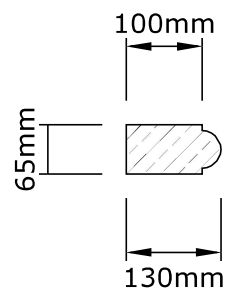

Plinth ref.1
MAX LENGTH 890mm

Plinth ref.2
MAX LENGTH 890mm

Plinth ref.3
MAX LENGTH 890mm

Plinth ref.4
MAX LENGTH 890mm

TITLE: Plinth Blocks

Plinth ref.1
MAX LENGTH 890mm

Plinth ref.2
MAX LENGTH 890mm

Plinth ref.3
MAX LENGTH 890mm

Plinth ref.4
MAX LENGTH 890mm

TITLE: String Course 65mm

STANDARD LENGTH IS 890mm

OTHER SIZES ARE AVAILABLE ON REQUEST

Plinth ref.5

Plinth ref.6

Plinth ref.7

Plinth ref.8

TITLE: String Course 140mm