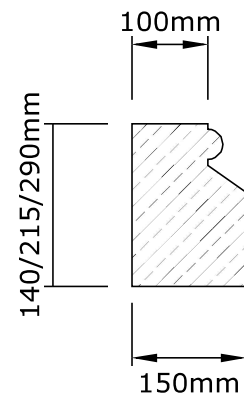

Plinth ref.1
MAX LENGTH 890mm

Plinth ref.2
MAX LENGTH 890mm

Plinth ref.3
MAX LENGTH 890mm

Plinth ref.4
MAX LENGTH 890mm

TITLE: Plinth Blocks

Plinth ref.1
MAX LENGTH 890mm

Plinth ref.2
MAX LENGTH 890mm

Plinth ref.3
MAX LENGTH 890mm

Plinth ref.4
MAX LENGTH 890mm

TITLE: String Course 65mm

STANDARD LENGTH IS 890mm

OTHER SIZES ARE AVAILABLE ON REQUEST

Plinth ref.5

Plinth ref.6

Plinth ref.7

Plinth ref.8

TITLE: String Course 140mm