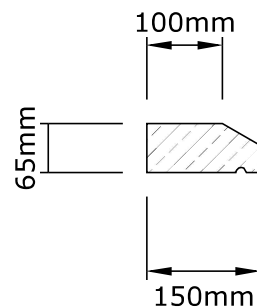

Plinth ref.1
MAX LENGTH 890mm

Plinth ref.2
MAX LENGTH 890mm

Plinth ref.3
MAX LENGTH 890mm

Plinth ref.4
MAX LENGTH 890mm

TITLE: Plinth Blocks

Plinth ref.1
MAX LENGTH 890mm

Plinth ref.2
MAX LENGTH 890mm

Plinth ref.3
MAX LENGTH 890mm

Plinth ref.4
MAX LENGTH 890mm

TITLE: String Course 65mm

STANDARD LENGTH IS 890mm

OTHER SIZES ARE AVAILABLE ON REQUEST

Plinth ref.5

Plinth ref.6

Plinth ref.7

Plinth ref.8

TITLE: String Course 140mm