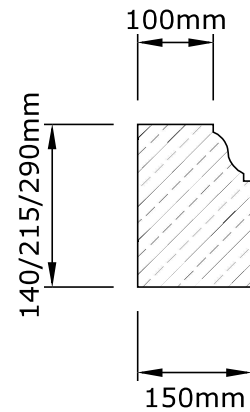

Plinth ref.1
MAX LENGTH 890mm

Plinth ref.2
MAX LENGTH 890mm

Plinth ref.3
MAX LENGTH 890mm

Plinth ref.4
MAX LENGTH 890mm

TITLE: Plinth Blocks

Plinth ref.1
MAX LENGTH 890mm

Plinth ref.2
MAX LENGTH 890mm

Plinth ref.3
MAX LENGTH 890mm

Plinth ref.4
MAX LENGTH 890mm

TITLE: String Course 65mm

STANDARD LENGTH IS 890mm

OTHER SIZES ARE AVAILABLE ON REQUEST

Plinth ref.5

Plinth ref.6

Plinth ref.7

Plinth ref.8

TITLE: String Course 140mm