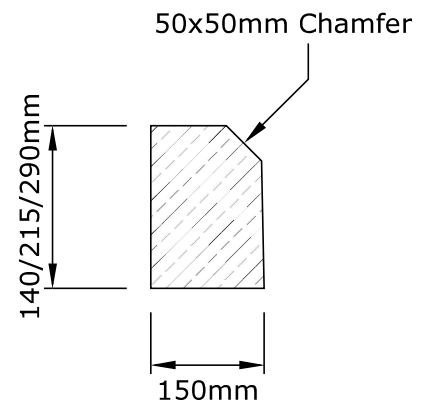

Plinth ref.1
MAX LENGTH 890mm

Plinth ref.2
MAX LENGTH 890mm

Plinth ref.3
MAX LENGTH 890mm

Plinth ref.4
MAX LENGTH 890mm

TITLE: Plinth Blocks

Plinth ref.1
MAX LENGTH 890mm

Plinth ref.2
MAX LENGTH 890mm

Plinth ref.3
MAX LENGTH 890mm

Plinth ref.4
MAX LENGTH 890mm

TITLE: String Course 65mm

STANDARD LENGTH IS 890mm

OTHER SIZES ARE AVAILABLE ON REQUEST

Plinth ref.5

Plinth ref.6

Plinth ref.7

Plinth ref.8

TITLE: String Course 140mm