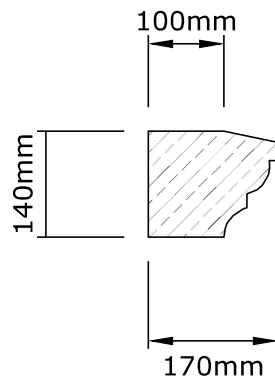

Plinth ref.1
MAX LENGTH 890mm

Plinth ref.2
MAX LENGTH 890mm

Plinth ref.3
MAX LENGTH 890mm

Plinth ref.4
MAX LENGTH 890mm

TITLE: Plinth Blocks

Plinth ref.1
MAX LENGTH 890mm

Plinth ref.2
MAX LENGTH 890mm

Plinth ref.3
MAX LENGTH 890mm

Plinth ref.4
MAX LENGTH 890mm

TITLE: String Course 65mm

STANDARD LENGTH IS 890mm

OTHER SIZES ARE AVAILABLE ON REQUEST

Plinth ref.5

Plinth ref.6

Plinth ref.7

Plinth ref.8

TITLE: String Course 140mm