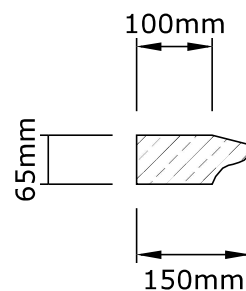

Plinth ref.1
MAX LENGTH 890mm

Plinth ref.2
MAX LENGTH 890mm

Plinth ref.3
MAX LENGTH 890mm

Plinth ref.4
MAX LENGTH 890mm

TITLE: Plinth Blocks

Plinth ref.1
MAX LENGTH 890mm

Plinth ref.2
MAX LENGTH 890mm

Plinth ref.3
MAX LENGTH 890mm

Plinth ref.4
MAX LENGTH 890mm

TITLE: String Course 65mm

STANDARD LENGTH IS 890mm

OTHER SIZES ARE AVAILABLE ON REQUEST

Plinth ref.5

Plinth ref.6

Plinth ref.7

Plinth ref.8

TITLE: String Course 140mm