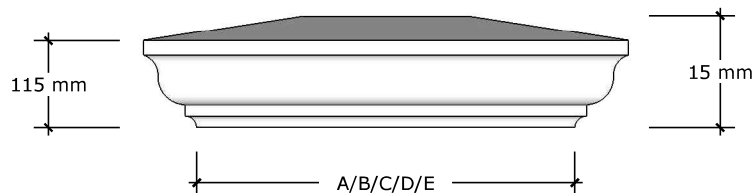

**Pier Cap 4
 Elevation**

**Pier Cap 4
 Iso View**

	Pier Cap ref.4	Pier Size
A	215x195x215mm	1 Brick, 215mm Pier
B	330x195x330mm	1.5 Brick, 330mm Pier
C	440x195x440mm	2 Brick, 440mm Pier
D	555x195x555mm	2.5 Brick, 555mm Pier
E	665x195x665mm	3 Brick, 665mm Pier

TITLE: Pier Caps 3 & 4

**Pier Cap 5
 Elevation**

**Pier Cap 5
 Iso View**

	Pier Cap ref.5	Pier Size
A	215x75x215mm	1 Brick, 215mm Pier
B	330x75x330mm	1.5 Brick, 330mm Pier
C	440x75x440mm	2 Brick, 440mm Pier
D	555x75x555mm	2.5 Brick, 555mm Pier
E	665x75x665mm	3 Brick, 665mm Pier

**Pier Cap 6
 Elevation**

**Pier Cap 6
 Iso View**

	Pier Cap ref.6	Pier Size
A	305x75x305mm	1 Brick, 215mm Pier
B	420x75x420mm	1.5 Brick, 330mm Pier
C	530x75x530mm	2 Brick, 440mm Pier
D	645x75x645mm	2.5 Brick, 555mm Pier
E	775x75x775mm	3 Brick, 665mm Pier

TITLE: Pier Caps 5 & 6

**Pier Cap 7
 Elevation**

**Pier Cap 7
 Iso View**

	Pier Cap ref.7	Pier Size
A	305x75x305mm	1 Brick, 215mm Pier
B	420x75x420mm	1.5 Brick, 330mm Pier
C	530x75x530mm	2 Brick, 440mm Pier
D	645x75x645mm	2.5 Brick, 555mm Pier
E	775x75x775mm	3 Brick, 665mm Pier