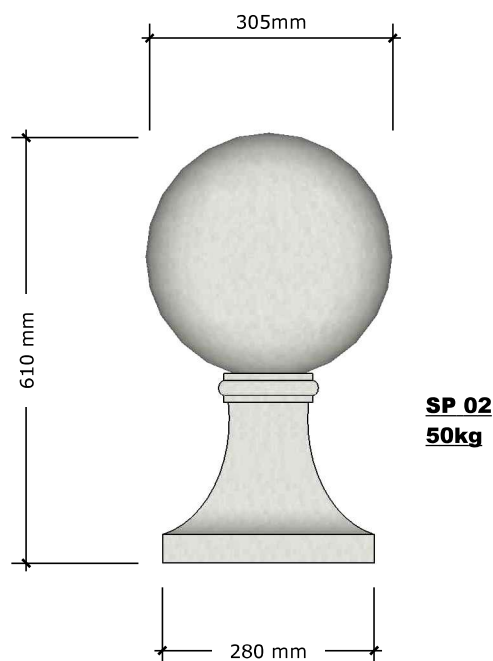

TITLE: Finials & Spheres