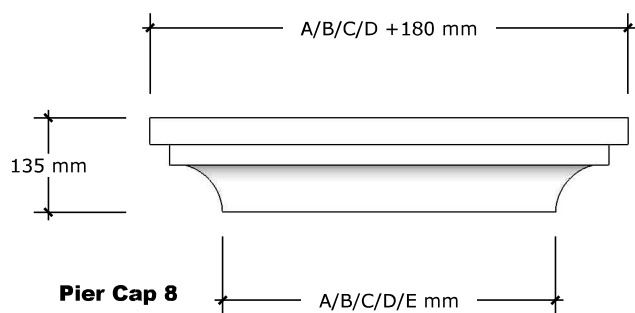

TITLE: Pier Caps 3 & 4

**Pier Cap 5
 Elevation**

**Pier Cap 5
 Iso View**

	Pier Cap ref.5	Pier Size
A	215x75x215mm	1 Brick, 215mm Pier
B	330x75x330mm	1.5 Brick, 330mm Pier
C	440x75x440mm	2 Brick, 440mm Pier
D	555x75x555mm	2.5 Brick, 555mm Pier
E	665x75x665mm	3 Brick, 665mm Pier

**Pier Cap 6
 Elevation**

**Pier Cap 6
 Iso View**

	Pier Cap ref.6	Pier Size
A	305x75x305mm	1 Brick, 215mm Pier
B	420x75x420mm	1.5 Brick, 330mm Pier
C	530x75x530mm	2 Brick, 440mm Pier
D	645x75x645mm	2.5 Brick, 555mm Pier
E	775x75x775mm	3 Brick, 665mm Pier

TITLE: Pier Caps 5 & 6

**Pier Cap 7
 Elevation**

**Pier Cap 7
 Iso View**

	Pier Cap ref.7	Pier Size
A	305x75x305mm	1 Brick, 215mm Pier
B	420x75x420mm	1.5 Brick, 330mm Pier
C	530x75x530mm	2 Brick, 440mm Pier
D	645x75x645mm	2.5 Brick, 555mm Pier
E	775x75x775mm	3 Brick, 665mm Pier

**Pier Cap 8
 Elevation**

**Pier Cap 8
 Iso View**

	Pier Cap ref.8	Pier Size
A	305x75x305mm	1 Brick, 215mm Pier
B	420x75x420mm	1.5 Brick, 330mm Pier
C	530x75x530mm	2 Brick, 440mm Pier
D	645x75x645mm	2.5 Brick, 555mm Pier
E	775x75x775mm	3 Brick, 665mm Pier