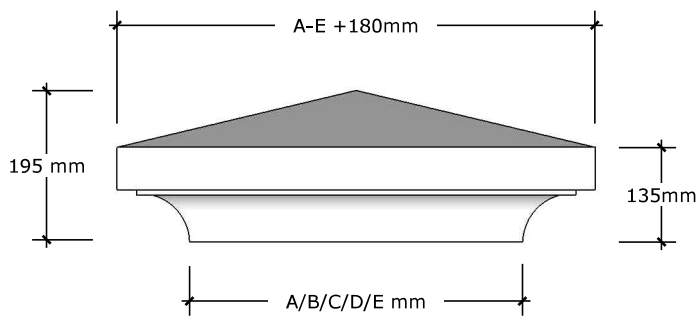

**Pier Cap 2
 Elevation**

**Pier Cap 2
 Iso View**

	Pier Cap ref.2	Pier Size
A	215x165x215mm	1 Brick, 215mm Pier
B	330x165x330mm	1.5 Brick, 330mm Pier
C	440x165x440mm	2 Brick, 440mm Pier
D	555x165x555mm	2.5 Brick, 555mm Pier
E	665x165x665mm	3 Brick, 665mm Pier

TITLE: Pier Caps 1 & 2

**Pier Cap 3
 Elevation**

**Pier Cap 3
 Iso View**

	Pier Cap ref.3	Pier Size
A	215x140x215mm	1 Brick, 215mm Pier
B	330x140x330mm	1.5 Brick, 330mm Pier
C	440x140x440mm	2 Brick, 440mm Pier
D	555x140x555mm	2.5 Brick, 555mm Pier
E	665x140x665mm	3 Brick, 665mm Pier

**Pier Cap 4
 Elevation**

**Pier Cap 4
 Iso View**

	Pier Cap ref.4	Pier Size
A	215x195x215mm	1 Brick, 215mm Pier
B	330x195x330mm	1.5 Brick, 330mm Pier
C	440x195x440mm	2 Brick, 440mm Pier
D	555x195x555mm	2.5 Brick, 555mm Pier
E	665x195x665mm	3 Brick, 665mm Pier

TITLE: Pier Caps 3 & 4

**Pier Cap 5
 Elevation**

**Pier Cap 5
 Iso View**

	Pier Cap ref.5	Pier Size
A	215x75x215mm	1 Brick, 215mm Pier
B	330x75x330mm	1.5 Brick, 330mm Pier
C	440x75x440mm	2 Brick, 440mm Pier
D	555x75x555mm	2.5 Brick, 555mm Pier
E	665x75x665mm	3 Brick, 665mm Pier