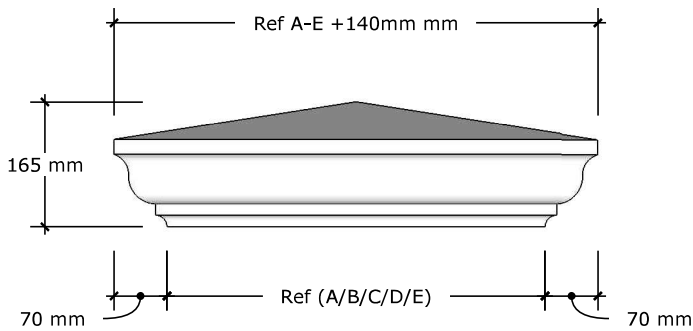

**Pier Cap 1
 Elevation**

**Pier Cap 1
 Iso View**

	Pier Cap ref.1	Pier Size
A	215x215x215mm	1 Brick, 215mm Pier
B	330x125x330mm	1.5 Brick, 330mm Pier
C	440x125x440mm	2 Brick, 440mm Pier
D	555x125x555mm	2.5 Brick, 555mm Pier
E	665x125x665mm	3 Brick, 665mm Pier

**Pier Cap 2
 Elevation**

**Pier Cap 2
 Iso View**

	Pier Cap ref.2	Pier Size
A	215x165x215mm	1 Brick, 215mm Pier
B	330x165x330mm	1.5 Brick, 330mm Pier
C	440x165x440mm	2 Brick, 440mm Pier
D	555x165x555mm	2.5 Brick, 555mm Pier
E	665x165x665mm	3 Brick, 665mm Pier

TITLE: Pier Caps 1 & 2

**Pier Cap 3
 Elevation**

**Pier Cap 3
 Iso View**

	Pier Cap ref.3	Pier Size
A	215x140x215mm	1 Brick, 215mm Pier
B	330x140x330mm	1.5 Brick, 330mm Pier
C	440x140x440mm	2 Brick, 440mm Pier
D	555x140x555mm	2.5 Brick, 555mm Pier
E	665x140x665mm	3 Brick, 665mm Pier

**Pier Cap 4
 Elevation**

**Pier Cap 4
 Iso View**

	Pier Cap ref.4	Pier Size
A	215x195x215mm	1 Brick, 215mm Pier
B	330x195x330mm	1.5 Brick, 330mm Pier
C	440x195x440mm	2 Brick, 440mm Pier
D	555x195x555mm	2.5 Brick, 555mm Pier
E	665x195x665mm	3 Brick, 665mm Pier