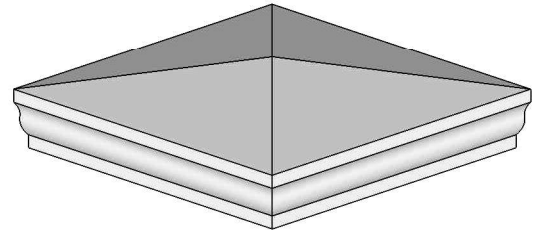

**Pier Cap 1
 Elevation**

**Pier Cap 1
 Iso View**

	Pier Cap ref.1	Pier Size
A	215x215x215mm	1 Brick, 215mm Pier
B	330x125x330mm	1.5 Brick, 330mm Pier
C	440x125x440mm	2 Brick, 440mm Pier
D	555x125x555mm	2.5 Brick, 555mm Pier
E	665x125x665mm	3 Brick, 665mm Pier

**Pier Cap 2
 Elevation**

**Pier Cap 2
 Iso View**

	Pier Cap ref.2	Pier Size
A	215x165x215mm	1 Brick, 215mm Pier
B	330x165x330mm	1.5 Brick, 330mm Pier
C	440x165x440mm	2 Brick, 440mm Pier
D	555x165x555mm	2.5 Brick, 555mm Pier
E	665x165x665mm	3 Brick, 665mm Pier

TITLE: Pier Caps 1 & 2

**Pier Cap 3
 Elevation**

**Pier Cap 3
 Iso View**

	Pier Cap ref.3	Pier Size
A	215x140x215mm	1 Brick, 215mm Pier
B	330x140x330mm	1.5 Brick, 330mm Pier
C	440x140x440mm	2 Brick, 440mm Pier
D	555x140x555mm	2.5 Brick, 555mm Pier
E	665x140x665mm	3 Brick, 665mm Pier

**Pier Cap 4
 Elevation**

**Pier Cap 4
 Iso View**

	Pier Cap ref.4	Pier Size
A	215x195x215mm	1 Brick, 215mm Pier
B	330x195x330mm	1.5 Brick, 330mm Pier
C	440x195x440mm	2 Brick, 440mm Pier
D	555x195x555mm	2.5 Brick, 555mm Pier
E	665x195x665mm	3 Brick, 665mm Pier