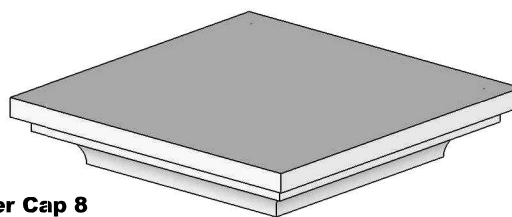

**Pier Cap 6
 Elevation**

**Pier Cap 6
 Iso View**

	Pier Cap ref.6	Pier Size
A	305x75x305mm	1 Brick, 215mm Pier
B	420x75x420mm	1.5 Brick, 330mm Pier
C	530x75x530mm	2 Brick, 440mm Pier
D	645x75x645mm	2.5 Brick, 555mm Pier
E	775x75x775mm	3 Brick, 665mm Pier

TITLE: Pier Caps 5 & 6

**Pier Cap 7
 Elevation**

**Pier Cap 7
 Iso View**

	Pier Cap ref.7	Pier Size
A	305x75x305mm	1 Brick, 215mm Pier
B	420x75x420mm	1.5 Brick, 330mm Pier
C	530x75x530mm	2 Brick, 440mm Pier
D	645x75x645mm	2.5 Brick, 555mm Pier
E	775x75x775mm	3 Brick, 665mm Pier

**Pier Cap 8
 Elevation**

**Pier Cap 8
 Iso View**

	Pier Cap ref.8	Pier Size
A	305x75x305mm	1 Brick, 215mm Pier
B	420x75x420mm	1.5 Brick, 330mm Pier
C	530x75x530mm	2 Brick, 440mm Pier
D	645x75x645mm	2.5 Brick, 555mm Pier
E	775x75x775mm	3 Brick, 665mm Pier