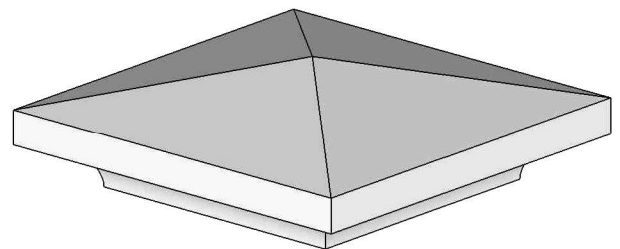

**Pier Cap 2
 Elevation**

**Pier Cap 2
 Iso View**

	Pier Cap ref.2	Pier Size
A	215x165x215mm	1 Brick, 215mm Pier
B	330x165x330mm	1.5 Brick, 330mm Pier
C	440x165x440mm	2 Brick, 440mm Pier
D	555x165x555mm	2.5 Brick, 555mm Pier
E	665x165x665mm	3 Brick, 665mm Pier

TITLE: Pier Caps 1 & 2

**Pier Cap 3
 Elevation**

**Pier Cap 3
 Iso View**

	Pier Cap ref.3	Pier Size
A	215x140x215mm	1 Brick, 215mm Pier
B	330x140x330mm	1.5 Brick, 330mm Pier
C	440x140x440mm	2 Brick, 440mm Pier
D	555x140x555mm	2.5 Brick, 555mm Pier
E	665x140x665mm	3 Brick, 665mm Pier

**Pier Cap 4
 Elevation**

**Pier Cap 4
 Iso View**

	Pier Cap ref.4	Pier Size
A	215x195x215mm	1 Brick, 215mm Pier
B	330x195x330mm	1.5 Brick, 330mm Pier
C	440x195x440mm	2 Brick, 440mm Pier
D	555x195x555mm	2.5 Brick, 555mm Pier
E	665x195x665mm	3 Brick, 665mm Pier

TITLE: Pier Caps 3 & 4

**Pier Cap 5
 Elevation**

**Pier Cap 5
 Iso View**

	Pier Cap ref.5	Pier Size
A	215x75x215mm	1 Brick, 215mm Pier
B	330x75x330mm	1.5 Brick, 330mm Pier
C	440x75x440mm	2 Brick, 440mm Pier
D	555x75x555mm	2.5 Brick, 555mm Pier
E	665x75x665mm	3 Brick, 665mm Pier