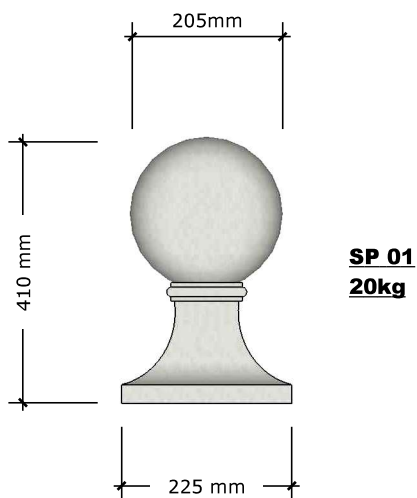

TITLE: Finials & Spheres