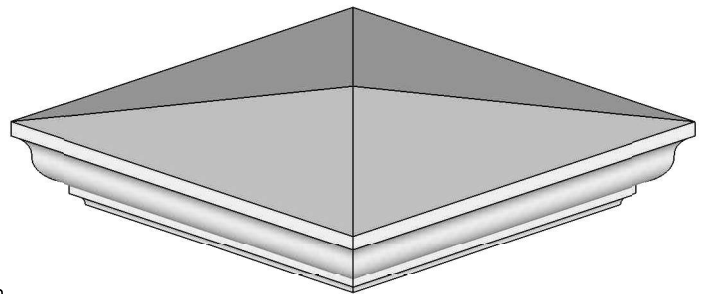

**Pier Cap 1
 Elevation**

**Pier Cap 1
 Iso View**

	Pier Cap ref.1	Pier Size
A	215x215x215mm	1 Brick, 215mm Pier
B	330x125x330mm	1.5 Brick, 330mm Pier
C	440x125x440mm	2 Brick, 440mm Pier
D	555x125x555mm	2.5 Brick, 555mm Pier
E	665x125x665mm	3 Brick, 665mm Pier

**Pier Cap 2
 Elevation**

**Pier Cap 2
 Iso View**

	Pier Cap ref.2	Pier Size
A	215x165x215mm	1 Brick, 215mm Pier
B	330x165x330mm	1.5 Brick, 330mm Pier
C	440x165x440mm	2 Brick, 440mm Pier
D	555x165x555mm	2.5 Brick, 555mm Pier
E	665x165x665mm	3 Brick, 665mm Pier

TITLE: Pier Caps 1 & 2

**Pier Cap 3
 Elevation**

**Pier Cap 3
 Iso View**

	Pier Cap ref.3	Pier Size
A	215x140x215mm	1 Brick, 215mm Pier
B	330x140x330mm	1.5 Brick, 330mm Pier
C	440x140x440mm	2 Brick, 440mm Pier
D	555x140x555mm	2.5 Brick, 555mm Pier
E	665x140x665mm	3 Brick, 665mm Pier

**Pier Cap 4
 Elevation**

**Pier Cap 4
 Iso View**

	Pier Cap ref.4	Pier Size
A	215x195x215mm	1 Brick, 215mm Pier
B	330x195x330mm	1.5 Brick, 330mm Pier
C	440x195x440mm	2 Brick, 440mm Pier
D	555x195x555mm	2.5 Brick, 555mm Pier
E	665x195x665mm	3 Brick, 665mm Pier