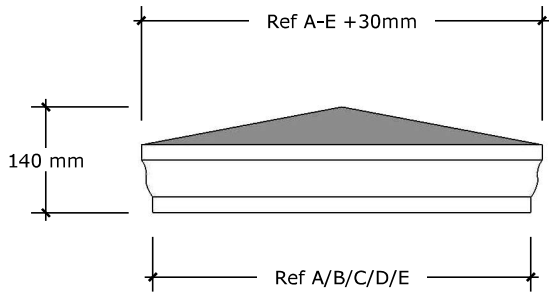

**Pier Cap 1
 Elevation**

**Pier Cap 1
 Iso View**

	Pier Cap ref.1	Pier Size
A	215x215x215mm	1 Brick, 215mm Pier
B	330x125x330mm	1.5 Brick, 330mm Pier
C	440x125x440mm	2 Brick, 440mm Pier
D	555x125x555mm	2.5 Brick, 555mm Pier
E	665x125x665mm	3 Brick, 665mm Pier

**Pier Cap 2
 Elevation**

**Pier Cap 2
 Iso View**

	Pier Cap ref.2	Pier Size
A	215x165x215mm	1 Brick, 215mm Pier
B	330x165x330mm	1.5 Brick, 330mm Pier
C	440x165x440mm	2 Brick, 440mm Pier
D	555x165x555mm	2.5 Brick, 555mm Pier
E	665x165x665mm	3 Brick, 665mm Pier

TITLE: Pier Caps 1 & 2

**Pier Cap 3
 Elevation**

**Pier Cap 3
 Iso View**

	Pier Cap ref.3	Pier Size
A	215x140x215mm	1 Brick, 215mm Pier
B	330x140x330mm	1.5 Brick, 330mm Pier
C	440x140x440mm	2 Brick, 440mm Pier
D	555x140x555mm	2.5 Brick, 555mm Pier
E	665x140x665mm	3 Brick, 665mm Pier

**Pier Cap 4
 Elevation**

**Pier Cap 4
 Iso View**

	Pier Cap ref.4	Pier Size
A	215x195x215mm	1 Brick, 215mm Pier
B	330x195x330mm	1.5 Brick, 330mm Pier
C	440x195x440mm	2 Brick, 440mm Pier
D	555x195x555mm	2.5 Brick, 555mm Pier
E	665x195x665mm	3 Brick, 665mm Pier