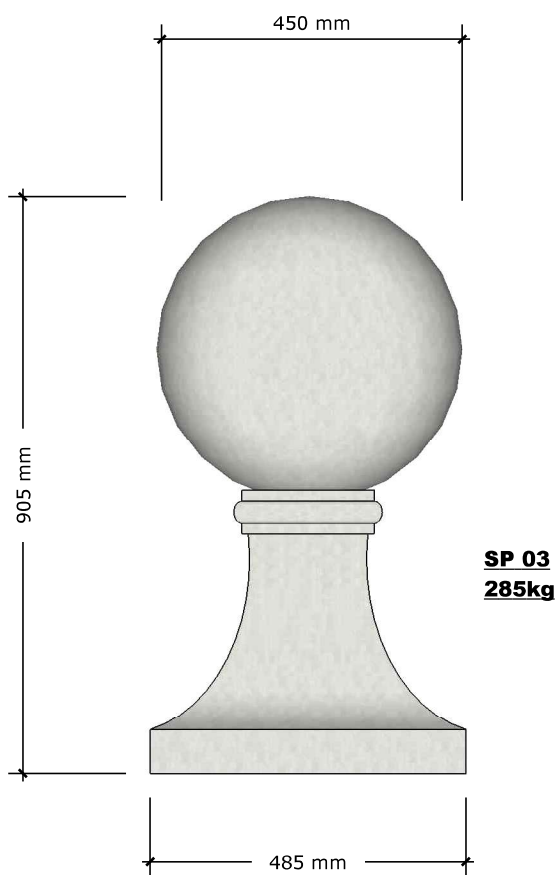

TITLE: Finials & Spheres