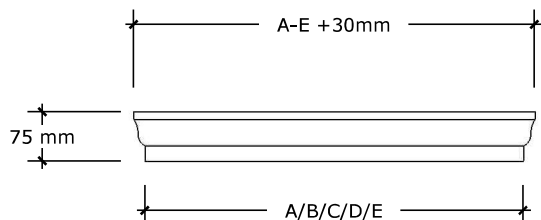

**Pier Cap 2
 Elevation**

**Pier Cap 2
 Iso View**

	Pier Cap ref.2	Pier Size
A	215x165x215mm	1 Brick, 215mm Pier
B	330x165x330mm	1.5 Brick, 330mm Pier
C	440x165x440mm	2 Brick, 440mm Pier
D	555x165x555mm	2.5 Brick, 555mm Pier
E	665x165x665mm	3 Brick, 665mm Pier

TITLE: Pier Caps 1 & 2

**Pier Cap 3
 Elevation**

**Pier Cap 3
 Iso View**

	Pier Cap ref.3	Pier Size
A	215x140x215mm	1 Brick, 215mm Pier
B	330x140x330mm	1.5 Brick, 330mm Pier
C	440x140x440mm	2 Brick, 440mm Pier
D	555x140x555mm	2.5 Brick, 555mm Pier
E	665x140x665mm	3 Brick, 665mm Pier

**Pier Cap 4
 Elevation**

**Pier Cap 4
 Iso View**

	Pier Cap ref.4	Pier Size
A	215x195x215mm	1 Brick, 215mm Pier
B	330x195x330mm	1.5 Brick, 330mm Pier
C	440x195x440mm	2 Brick, 440mm Pier
D	555x195x555mm	2.5 Brick, 555mm Pier
E	665x195x665mm	3 Brick, 665mm Pier

TITLE: Pier Caps 3 & 4

**Pier Cap 5
 Elevation**

**Pier Cap 5
 Iso View**

	Pier Cap ref.5	Pier Size
A	215x75x215mm	1 Brick, 215mm Pier
B	330x75x330mm	1.5 Brick, 330mm Pier
C	440x75x440mm	2 Brick, 440mm Pier
D	555x75x555mm	2.5 Brick, 555mm Pier
E	665x75x665mm	3 Brick, 665mm Pier