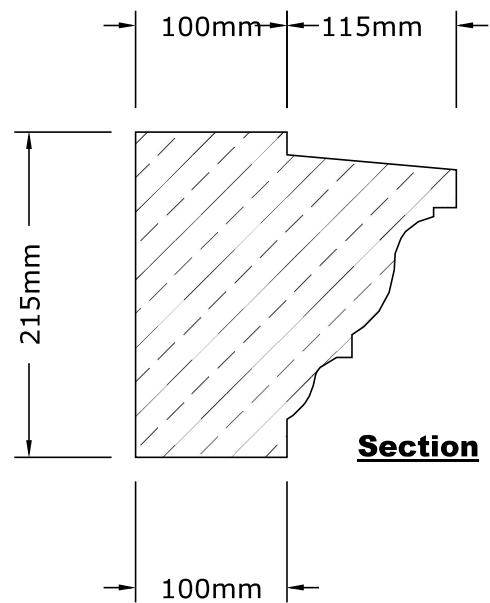

STANDARD LENGTH IS 600mm

OTHER SIZES ARE AVAILABLE ON REQUEST

LIFTING SOCKETS AVAILABLE AT EXTRA COST

ALSO AVAILABLE AS INTERNAL & EXTERNAL RETURNS

Cornice ref.1

Cornice ref.2

TITLE: Cornice