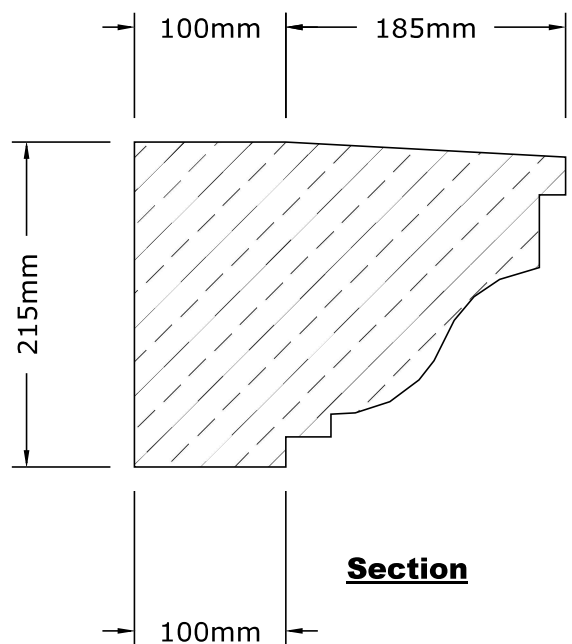

STANDARD LENGTH IS 600mm

OTHER SIZES ARE AVAILABLE ON REQUEST

LIFTING SOCKETS AVAILABLE AT EXTRA COST

ALSO AVAILABLE AS INTERNAL & EXTERNAL RETURNS

Cornice ref.1

Cornice ref.2

TITLE: Cornice