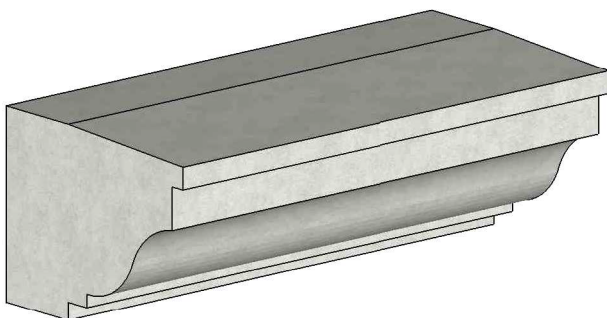

STANDARD LENGTH IS 600mm

OTHER SIZES ARE AVAILABLE ON REQUEST

LIFTING SOCKETS AVAILABLE AT EXTRA COST

ALSO AVAILABLE AS INTERNAL & EXTERNAL RETURNS

Cornice ref.1

Cornice ref.2

TITLE: Cornice